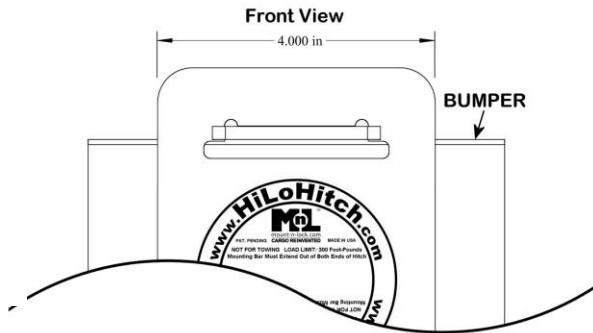

4 SQUARE™ HiLoHitch™ Bumper-Mounted Hitch
Dimensions on 4-Inch Square Bumper

2-Inch Hitch-Receiver End

1.25-Inch Hitch-Receiver End

Blank (No Hitch-Receiver) End

Visit www.mount-n-lock.com/installs for full-size instructions.