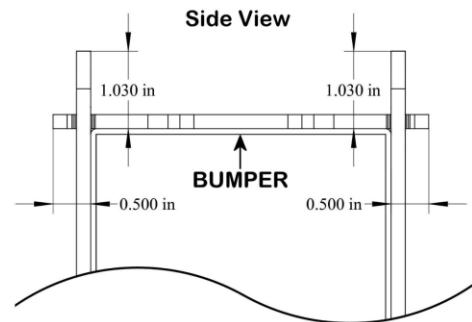

4 SQUARE™ HiLoHitch™ Bumper-Mounted Hitch
Dimensions on 4-Inch Square Bumper

2-Inch Hitch-Receiver End

1.25-Inch Hitch-Receiver End

Blank (No Hitch-Receiver) End

Visit www.mount-n-lock.com/installs for full-size instructions.