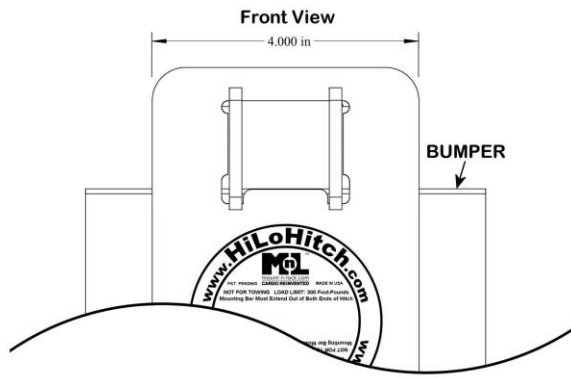

4 SQUARE™ HiLoHitch™ Bumper-Mounted Hitch
Dimensions on 4-Inch Square Bumper

2-Inch Hitch-Receiver End

1.25-Inch Hitch-Receiver End

Blank (No Hitch-Receiver) End

Visit www.mount-n-lock.com/installs for full-size instructions.