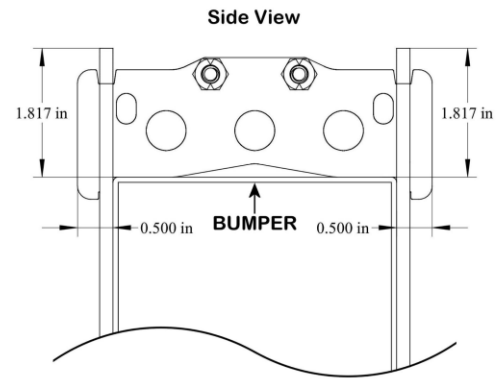

4 SQUARE™ HiLoHitch™ Bumper-Mounted Hitch
Dimensions on 4-Inch Square Bumper

2-Inch Hitch-Receiver End

1.25-Inch Hitch-Receiver End

Blank (No Hitch-Receiver) End

Visit www.mount-n-lock.com/installs for full-size instructions.