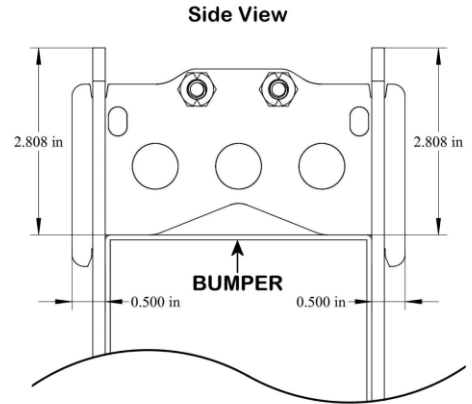

4 SQUARE™ HiLoHitch™ Bumper-Mounted Hitch
Dimensions on 4-Inch Square Bumper

2-Inch Hitch-Receiver End

1.25-Inch Hitch-Receiver End

Blank (No Hitch-Receiver) End

Visit www.mount-n-lock.com/installs for full-size instructions.