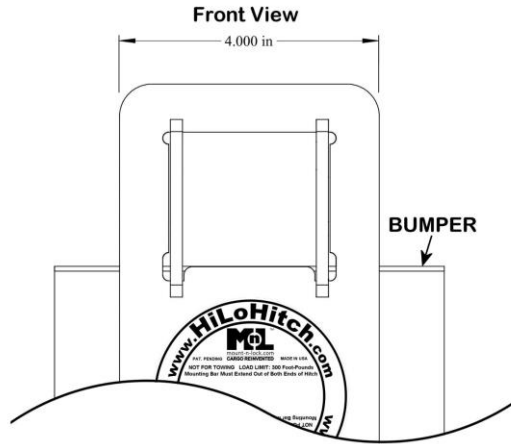

4 SQUARE™ HiLoHitch™ Bumper-Mounted Hitch
Dimensions on 4-Inch Square Bumper

2-Inch Hitch-Receiver End

1.25-Inch Hitch-Receiver End

Blank (No Hitch-Receiver) End

Visit www.mount-n-lock.com/installs for full-size instructions.