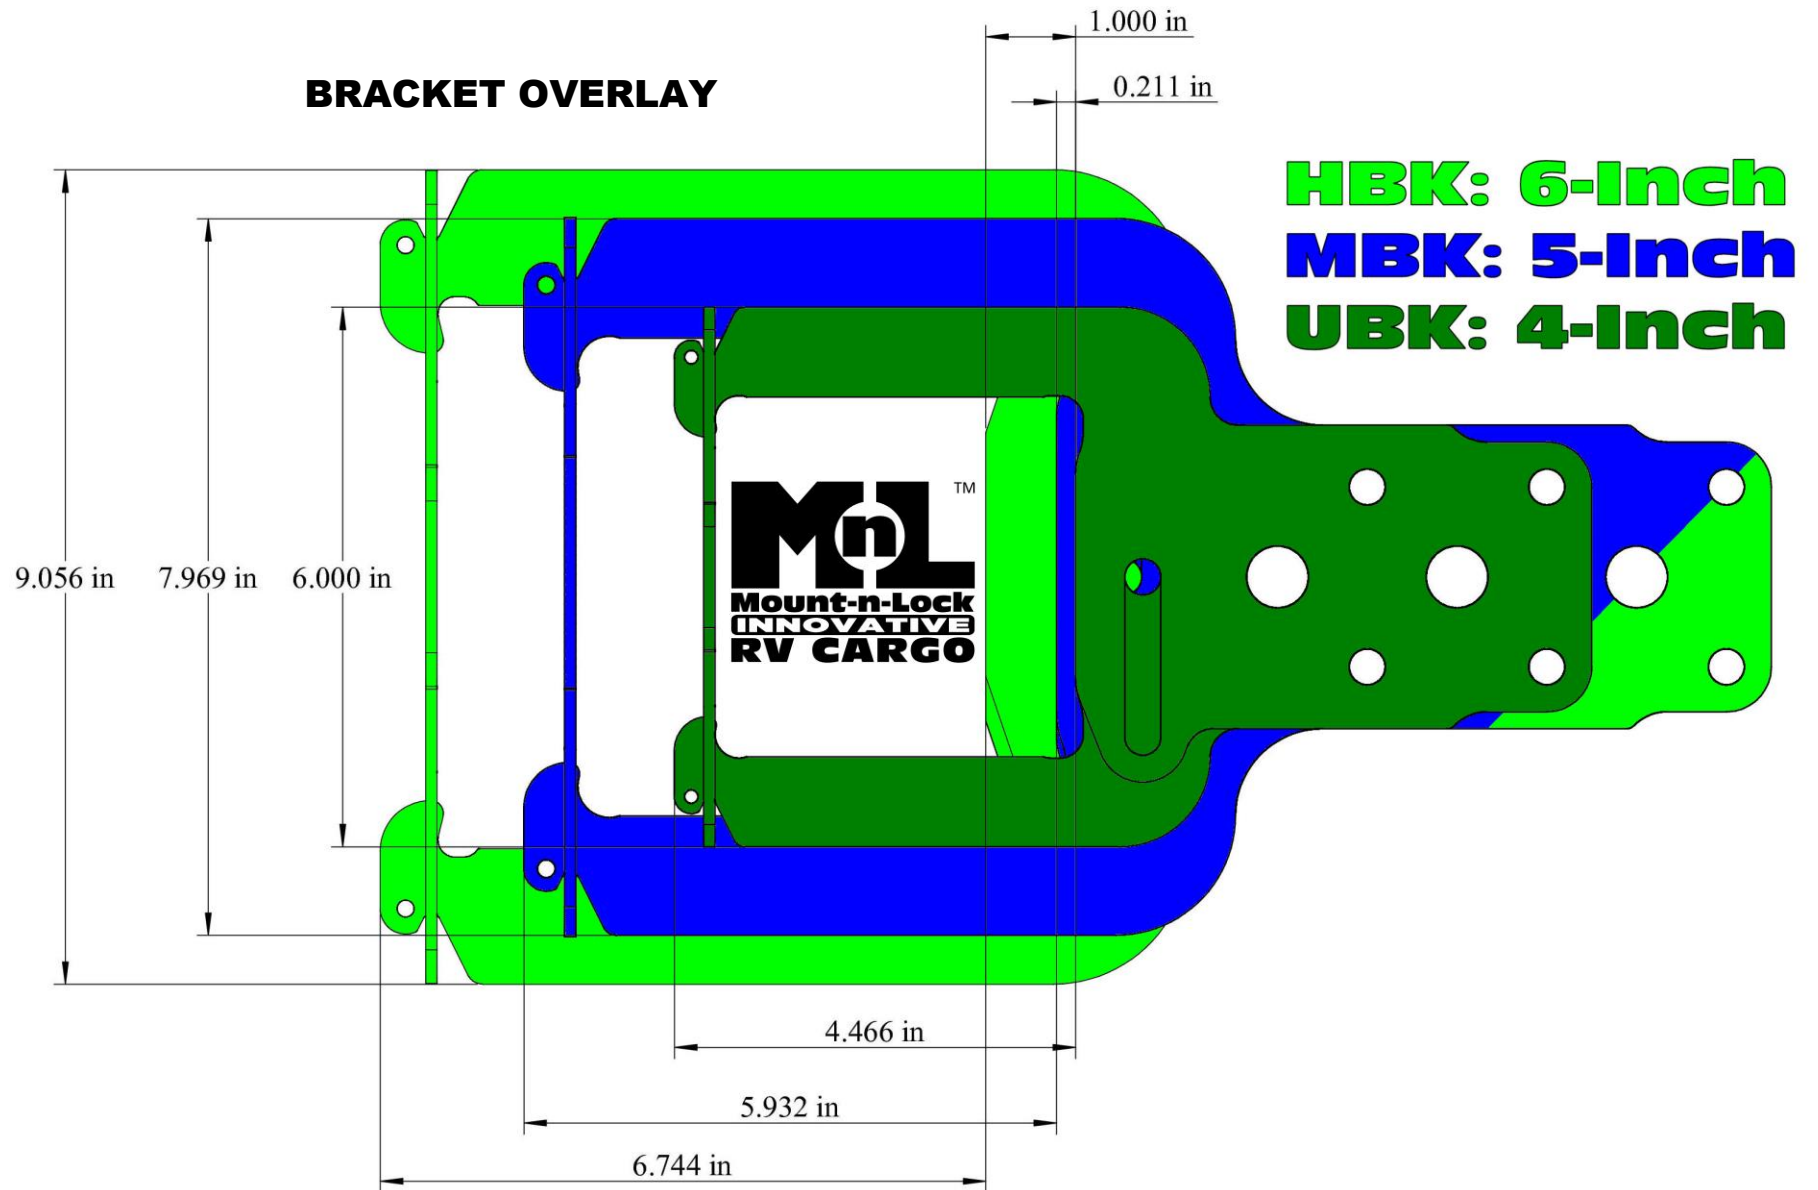

**Mount-n-Lock™ HEAVY-HAUL'R™ Product Dimension Sheet**

**UBK MINIMAL DIRECT MOUNT**

**UBK TIGHT DIRECT MOUNT**

# Mount-n-Lock™ HEAVY-HAUL'R™ Product Dimension Sheet

## UBK+AAUF FULL EXTENSION

**Mount-n-Lock™ HEAVY-HAUL'R™ Product Dimension Sheet**

**UBK+AAUZ DIMENSIONS**