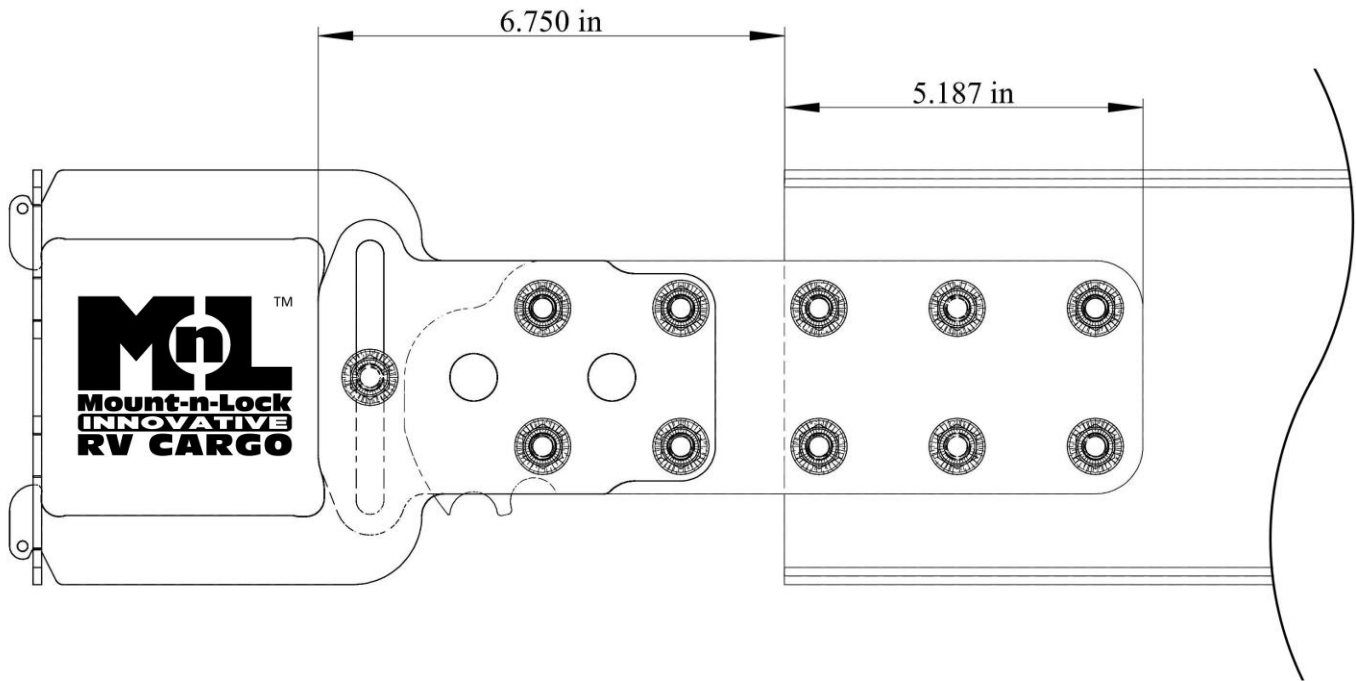

**Mount-n-Lock™ HEAVY-HAUL'R™ Product Dimension Sheet**

**UBK MINIMAL DIRECT MOUNT**

**UBK TIGHT DIRECT MOUNT**

# Mount-n-Lock™ HEAVY-HAUL'R™ Product Dimension Sheet

## UBK+AAUF FULL EXTENSION

**Mount-n-Lock™ HEAVY-HAUL'R™ Product Dimension Sheet**

**UBK+AAUZ DIMENSIONS**