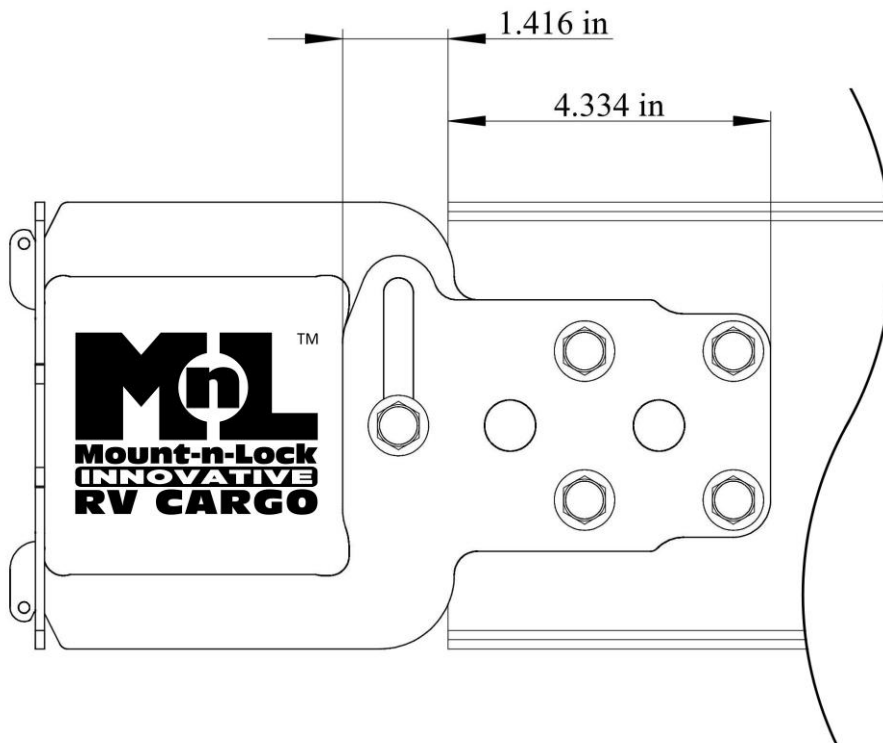

**Mount-n-Lock™ HEAVY-HAUL'R™ Product Dimension Sheet**

**UBK MINIMAL DIRECT MOUNT**

**UBK TIGHT DIRECT MOUNT**

# Mount-n-Lock™ HEAVY-HAUL'R™ Product Dimension Sheet

## UBK+AAUF FULL EXTENSION

**Mount-n-Lock™ HEAVY-HAUL'R™ Product Dimension Sheet**

**UBK+AAUZ DIMENSIONS**