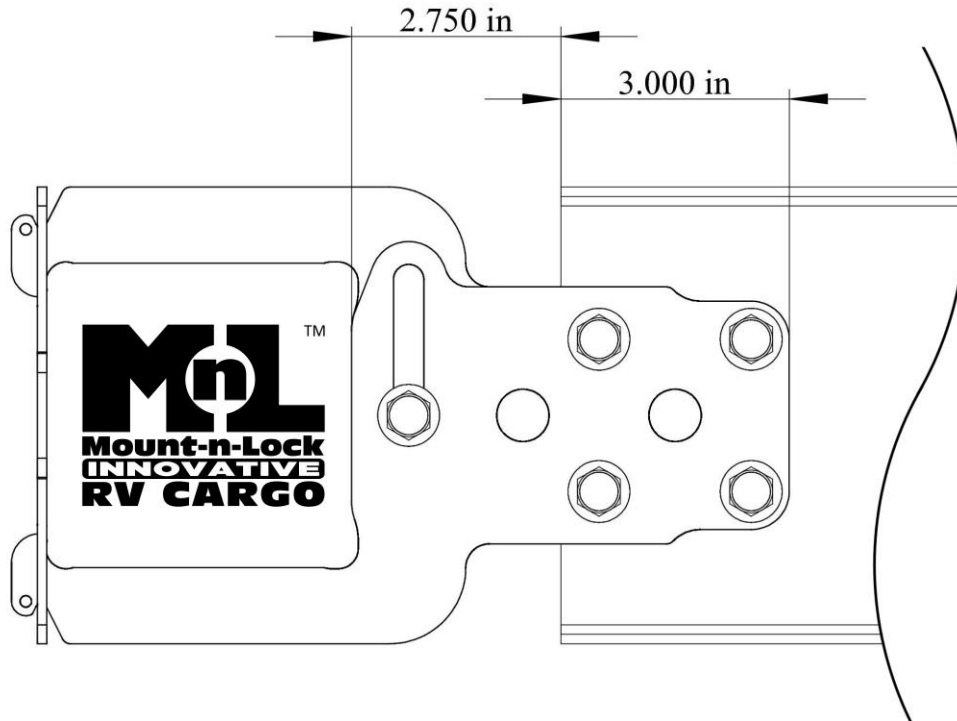

**Mount-n-Lock™ HEAVY-HAUL'R™ Product Dimension Sheet**

**UBK MINIMAL DIRECT MOUNT**

**UBK TIGHT DIRECT MOUNT**

# Mount-n-Lock™ HEAVY-HAUL'R™ Product Dimension Sheet

## UBK+AAUF FULL EXTENSION

**Mount-n-Lock™ HEAVY-HAUL'R™ Product Dimension Sheet**

**UBK+AAUZ DIMENSIONS**