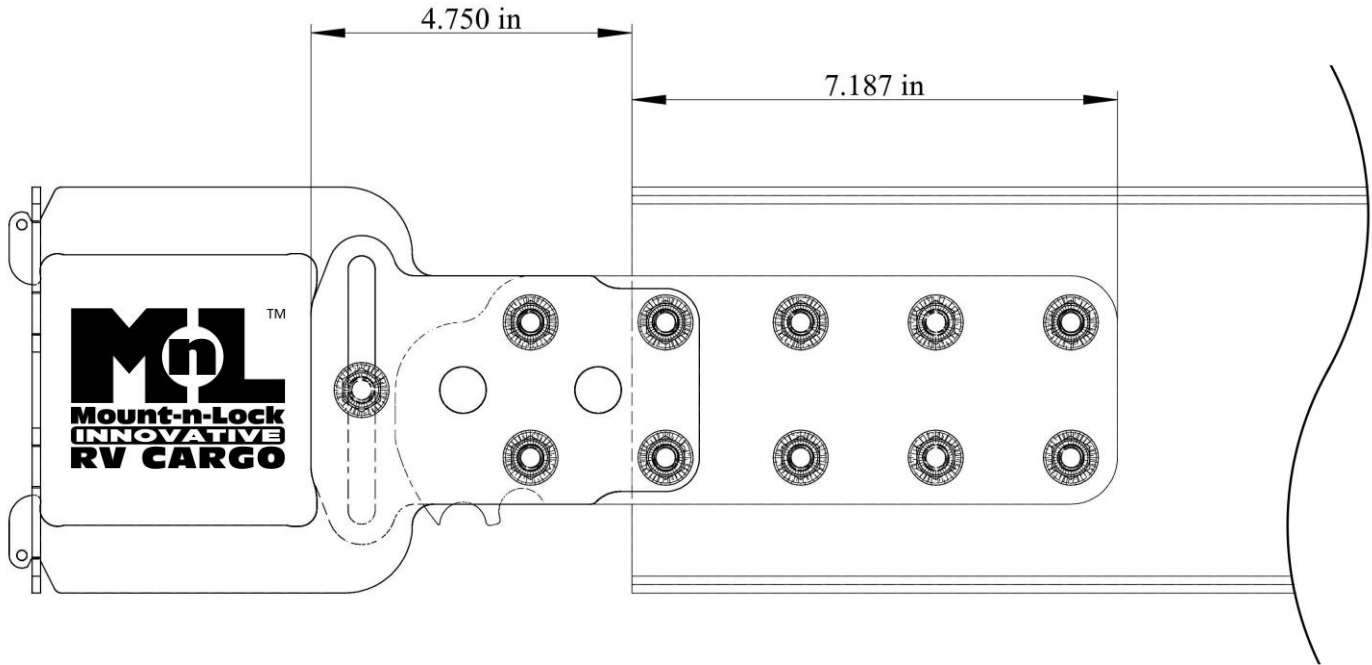

**Mount-n-Lock™ HEAVY-HAUL'R™ Product Dimension Sheet**

**UBK MINIMAL DIRECT MOUNT**

**UBK TIGHT DIRECT MOUNT**

# Mount-n-Lock™ HEAVY-HAUL'R™ Product Dimension Sheet

## UBK+AAUF FULL EXTENSION

**Mount-n-Lock™ HEAVY-HAUL'R™ Product Dimension Sheet**

**UBK+AAUZ DIMENSIONS**