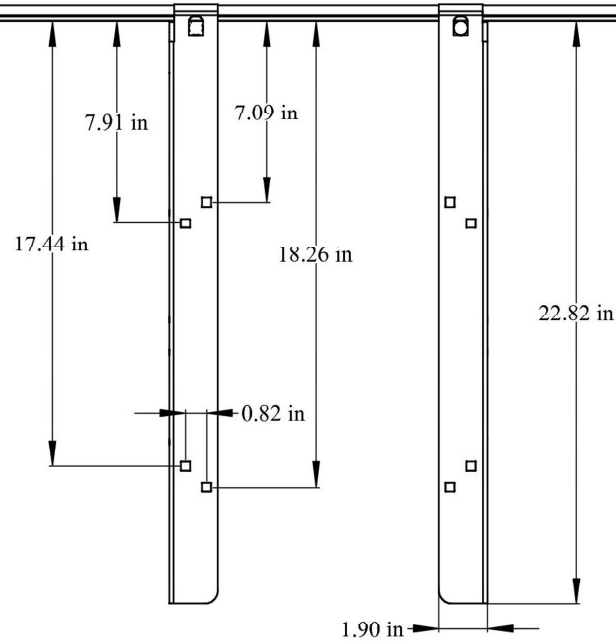

Mount-n-Lock™ Modular Cargo Carrier Tray Arm Dimensions

Mount-n-Lock™ Heavy Duty RV Bumper

CONFIDENTIAL AND PROPRIETARY INFORMATION

© Copyright 2016 BetterBilt Solutions LLC. All Rights Reserved. Patents Pending.